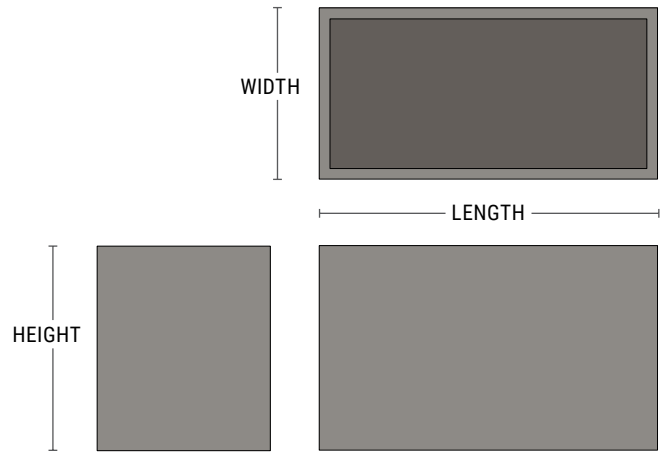

Wilshire Planters FRP Rectangle & Square

- Lightweight fiberglass
- Available in three standard textures
- Huge range of sizes
- Drain holes upon request or installed in field

PRODUCT	SHAPE	LENGTH	WIDTH	HEIGHT	WEIGHT (LBS.)	VOLUME (CUBIC FT.)	INTERIOR TOP	INTERIOR BOTTOM	IRRIGATION
WR-481836	Rectangle	48"	18"	36"	79	17	45" x 15"	47.5" x 17.5"	CWM-R1620-2k
WR-482418	Rectangle	48"	24"	18"	55	11.5	45" x 21"	47.5" x 23.5"	CWM-R1614-2k
WR-482424	Rectangle	48"	24"	24"	66	15	45" x 21"	47.5" x 23.5"	CWM-R1620-2k
WR-482430	Rectangle	48"	24"	30"	78	18.8	45" x 21"	47.5" x 23.5"	CWM-R1620-2k
WR-482436	Rectangle	48"	24"	36"	89	23.3	45" x 21"	47.5" x 23.5"	CWM-R1620-2k
WR-482442	Rectangle	48"	24"	42"	101	26.3	45" x 21"	47.5" x 23.5"	CWM-R1620-2k
WR-483018	Rectangle	48"	30"	18"	62	14.5	45" x 27"	47.5" x 29.5"	CWM-R1614-2k
WR-483024	Rectangle	48"	30"	24"	74	18.3	45" x 27"	47.5" x 29.5"	CWM-R1620-2k
WR-483030	Rectangle	48"	30"	30"	87	23	45" x 27"	47.5" x 29.5"	CWM-R1620-2k
WR-483036	Rectangle	48"	30"	36"	99	27.8	45" x 27"	47.5" x 29.5"	CWM-R1620-2k
WR-483042	Rectangle	48"	30"	42"	112	32.5	45" x 27"	47.5" x 29.5"	CWM-R1620-2k
WR-483618	Rectangle	48"	36"	18"	69	16.6	43" x 31"	47.5" x 35.5"	CWM-R1614-2k
WR-483624	Rectangle	48"	36"	24"	84	21.7	43" x 31"	47.5" x 35.5"	CWM-R1620-2k
WR-483630	Rectangle	48"	36"	30"	98	27.4	43" x 31"	47.5" x 35.5"	CWM-R1620-2k
WR-483636	Rectangle	48"	36"	36"	111	33	43" x 31"	47.5" x 35.5"	CWM-R1620-2k
WR-483642	Rectangle	48"	36"	42"	125	38.6	43" x 31"	47.5" x 35.5"	CWM-R1620-2k
WR-484818	Rectangle	48"	48"	18"	85	22.1	43" x 43"	47.5" x 47.5"	CWM-R1614-2k
WR-4824F	Square	48"	48"	24"	101	29	43" x 43"	43.5" x 43.5"	CWM-R2914-2k
WR-484830	Square	48"	48"	30"	116	36.3	43" x 43"	47.5" x 47.5"	CWM-R1620-2k
WR-4800F	Square	48"	48"	36"	132	48	43" x 43"	43.5" x 43.5"	CWM-R2920-2k