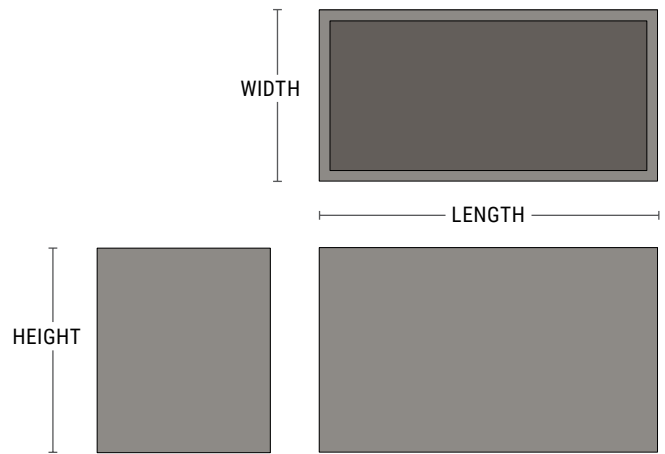

Wilshire Planters FRP Rectangle & Square

- Lightweight fiberglass
- Available in three standard textures
- Huge range of sizes
- Drain holes upon request or installed in field

PRODUCT	SHAPE	LENGTH	WIDTH	HEIGHT	WEIGHT (LBS.)	VOLUME (CUBIC FT.)	INTERIOR TOP	INTERIOR BOTTOM	IRRIGATION
WR-484842	Square	48"	48"	42"	147	51.1	43" x 43"	47.5" x 47.5"	CWM-R1620-2k
WR-601012	Rectangle	60"	10"	12"	36	3.9	57" x 7"	59.5" x 9.5"	CWM-R1109-2k
WR-601218	Rectangle	60"	12"	18"	50	7.1	57" x 9"	59.5" x 11.5"	CWM-R1114-2k
WR-601236	Rectangle	60"	12"	36"	85	14.2	57" x 9"	59.5" x 11.5"	CWM-R1120-2k
WR-601818	Rectangle	60"	18"	18"	58	10.8	57" x 15"	59.5" x 17.5"	CWM-R1114-2k
WR-601824	Rectangle	60"	18"	24"	71	14.4	57" x 15"	59.5" x 17.5"	CWM-R1620-2k
WR-601830	Rectangle	60"	18"	30"	84	16.9	57" x 15"	59.5" x 17.5"	CWM-R2020-2k
WR-601836	Rectangle	60"	18"	36"	96	21.2	57" x 15"	59.5" x 17.5"	CWM-R2020-2k
WR-602418	Rectangle	60"	24"	18"	66	14.5	57" x 21"	59.5" x 23.5"	CWM-R2014-2k
WR-602424	Rectangle	60"	24"	24"	80	18.8	57" x 21"	59.5" x 23.5"	CWM-R2020-2k
WR-602430	Rectangle	60"	24"	30"	94	23.5	57" x 21"	59.5" x 23.5"	CWM-R2020-2k
WR-602436	Rectangle	60"	24"	36"	108	29.1	57" x 21"	59.5" x 23.5"	CWM-R2020-2k
WR-602442	Rectangle	60"	24"	42"	121	32.9	57" x 21"	59.5" x 23.5"	CWM-R2020-2k
WR-603018	Rectangle	60"	30"	18"	75	18.2	57" x 27"	59.5" x 29.5"	CWM-R2014-2k
WR-603024	Rectangle	60"	30"	24"	89	22.8	57" x 27"	59.5" x 29.5"	CWM-R2020-2k
WR-603030	Rectangle	60"	30"	30"	104	28.8	57" x 27"	59.5" x 29.5"	CWM-R2020-2k
WR-603036	Rectangle	60"	30"	36"	119	34.7	57" x 27"	59.5" x 29.5"	CWM-R2020-2k
WR-603042	Rectangle	60"	30"	42"	133	40.7	57" x 27"	59.5" x 29.5"	CWM-R2020-2k
WR-603618	Rectangle	60"	36"	18"	83	20.7	55" x 31"	59.5" x 35.5"	CWM-R2014-2k
WR-603624	Rectangle	60"	36"	24"	99	27.3	55" x 31"	59.5" x 35.5"	CWM-R2020-2k