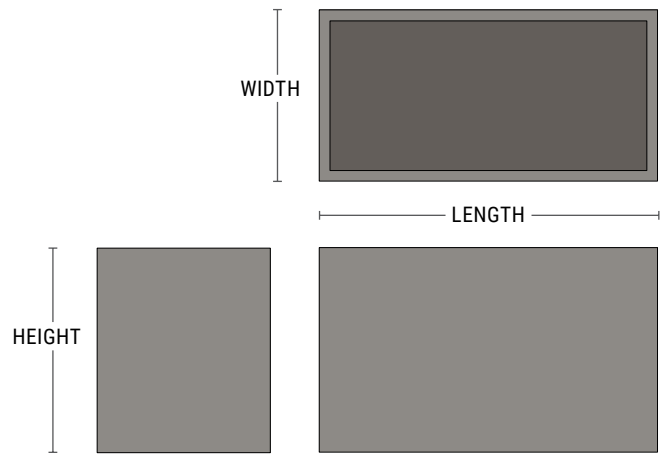

False Bottom

Tie Downs

Bottom Reinforcement

Lift Channels

Custom Color

# Wilshire Planters FRP Rectangle & Square

- Lightweight fiberglass
- Available in three standard textures
- Huge range of sizes
- Drain holes upon request or installed in field

PRODUCT	SHAPE	LENGTH	WIDTH	HEIGHT	WEIGHT (LBS.)	VOLUME (CUBIC FT.)	INTERIOR TOP	INTERIOR BOTTOM	IRRIGATION
WR-1800F	Square	18"	18"	20"	26	3.4	15" x 15"	14.5" x 14.5"	CWC-R1300
WR-241012	Rectangle	24"	10"	12"	16	1.5	21" x 7"	23.5" x 9.5"	CWM-R1109-MS
WR-241218	Rectangle	24"	12"	18"	24	2.8	21" x 9"	23.5" x 11.5"	CWM-R1114-MS
WR-241236	Rectangle	24"	12"	36"	41	5.6	21" x 9"	23.5" x 11.5"	CWM-R1120-MS
WR-241818	Rectangle	24"	18"	18"	29	4.3	21" x 15"	23.5" x 17.5"	CWM-R1114-MS
WR-241824	Rectangle	24"	18"	24"	36	5.7	21" x 15"	23.5" x 17.5"	CWM-R1620-MS
WR-241830	Rectangle	24"	18"	30"	42	7	21" x 15"	23.5" x 17.5"	CWM-R1620-MS
WR-241836	Rectangle	24"	18"	36"	49	8.4	21" x 15"	23.5" x 17.5"	CWM-R1620-MS
WR-242418	Square	24"	24"	18"	34	5.7	21" x 21"	23.5" x 23.5"	CWM-R1614-MS
WR-2400F	Square	24"	24"	24"	42	8	21" x 21"	20.5" x 20.5"	CWC-R1850/CWM-R1114-2k
WR-3000F	Square	30"	30"	27"	59	14	27" x 27"	25.5" x 25.5"	CWM-R1620-2k
WR-361012	Rectangle	36"	10"	12"	23	2.3	33" x 7"	35.5" x 9.5"	CWM-R1109-2k
WR-361218	Rectangle	36"	12"	18"	32	4.3	33" x 9"	35.5" x 11.5"	CWM-R1114-2k
WR-361236	Rectangle	36"	12"	36"	55	8.5	33" x 9"	35.5" x 11.5"	CWM-R1120-2k
WR-361818	Rectangle	36"	18"	18"	38	6.5	33" x 15"	35.5" x 17.5"	CWM-R1114-2k
WR-361824	Rectangle	36"	18"	24"	47	8.6	33" x 15"	35.5" x 17.5"	CWM-R2020-MS
WR-361830	Rectangle	36"	18"	30"	56	10.5	33" x 15"	35.5" x 17.5"	CWM-R2020-MS
WR-361836	Rectangle	36"	18"	36"	64	12.7	33" x 15"	35.5" x 17.5"	CWM-R2020-MS
WR-362418	Rectangle	36"	24"	18"	44	8.7	33" x 21"	35.5" x 23.5"	CWM-R2014-MS
WR-362424	Rectangle	36"	24"	24"	54	11.6	33" x 21"	35.5" x 23.5"	CWM-R2920-MS