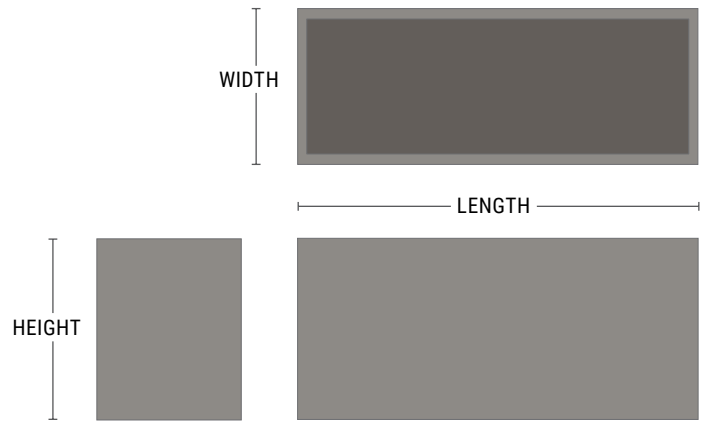

Wilshire Planters FRP Rectangle & Square

- Lightweight fiberglass
- Available in three standard textures
- Huge range of sizes
- Drain holes upon request or installed in field

PRODUCT	SHAPE	LENGTH	WIDTH	HEIGHT	WEIGHT (LBS.)	VOLUME (CUBIC FT.)	INTERIOR TOP	INTERIOR BOTTOM	IRRIGATION
WR-722442	Rectangle	72"	24"	42"	140	39.5	69" x 21"	71.5" x 23.5"	CWM-R1620-3k
WR-723018	Rectangle	72"	30"	18"	86	21.8	69" x 27"	71.5" x 29.5"	CWM-R1614-3k
WR-723024	Rectangle	72"	30"	24"	103	27.4	69" x 27"	71.5" x 29.5"	CWM-R1620-3k
WR-723030	Rectangle	72"	30"	30"	120	34.5	69" x 27"	71.5" x 29.5"	CWM-R1620-3k
WR-723036	Rectangle	72"	30"	36"	136	41.7	69" x 27"	71.5" x 29.5"	CWM-R1620-3k
WR-723042	Rectangle	72"	30"	42"	153	48.8	69" x 27"	71.5" x 29.5"	CWM-R1620-3k
WR-723618	Rectangle	72"	36"	18"	95	24.9	67" x 31"	71.5" x 35.5"	CWM-R1614-3k
WR-723624	Rectangle	72"	36"	24"	113	32.8	67" x 31"	71.5" x 35.5"	CWM-R1620-3k
WR-723630	Rectangle	72"	36"	30"	131	41.3	67" x 31"	71.5" x 35.5"	CWM-R1620-3k
WR-723636	Rectangle	72"	36"	36"	148	49.8	67" x 31"	71.5" x 35.5"	CWM-R1620-3k
WR-723642	Rectangle	72"	36"	42"	166	58.3	67" x 31"	71.5" x 35.5"	CWM-R1620-3k
WR-724818	Rectangle	72"	48"	18"	114	33.3	67" x 43"	71.5" x 47.5"	CWM-R1614-3k
WR-724824	Rectangle	72"	48"	24"	128	43.6	67" x 43"	71.5" x 47.5"	CWM-R1614-3k
WR-724830	Rectangle	72"	48"	30"	146	55	67" x 43"	71.5" x 47.5"	CWM-R1620-3k
WR-724836	Rectangle	72"	48"	36"	165	66.1	67" x 43"	71.5" x 47.5"	CWM-R1620-3k
WR-724842	Rectangle	72"	48"	42"	184	77.4	67" x 43"	71.5" x 47.5"	CWM-R1620-3k
WR-7200F	Square	72"	72"	42"	234	120	67" x 67"	67.5" x 67.5"	CWM-R2020-4k-E
WR-961012	Rectangle	96"	10"	12"	52	6.3	93" x 7"	95.5" x 9.5"	CWM-R1109-5k
WR-961218	Rectangle	96"	12"	18"	73	11.4	93" x 9"	95.5" x 11.5"	CWM-R1114-4k
WR-961236	Rectangle	96"	12"	36"	123	22.6	93" x 9"	95.5" x 11.5"	CWM-R1120-4k