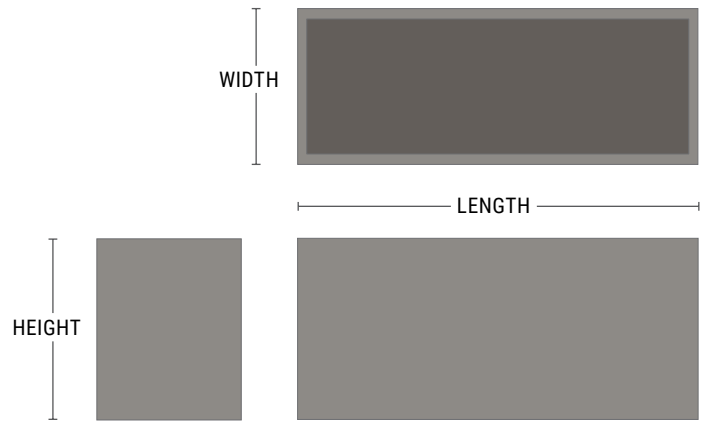

Wilshire Planters FRP Rectangle & Square

- Lightweight fiberglass
- Available in three standard textures
- Huge range of sizes
- Drain holes upon request or installed in field

PRODUCT	SHAPE	LENGTH	WIDTH	HEIGHT	WEIGHT (LBS.)	VOLUME (CUBIC FT.)	INTERIOR TOP	INTERIOR BOTTOM	IRRIGATION
WR-961818	Rectangle	96"	18"	18"	83	17.3	93" x 15"	95.5" x 17.5"	CWM-R1114-4k
WR-961824	Rectangle	96"	18"	24"	101	23.1	93" x 15"	95.5" x 17.5"	CWM-R1620-4k
WR-961830	Rectangle	96"	18"	30"	119	27	93" x 15"	95.5" x 17.5"	CWM-R1620-4k
WR-961836	Rectangle	96"	18"	36"	137	34	93" x 15"	95.5" x 17.5"	CWM-R1620-4k
WR-962418	Rectangle	96"	24"	18"	94	23.2	93" x 21"	95.5" x 23.5"	CWM-R1614-4k
WR-962424	Rectangle	96"	24"	24"	113	30.1	93" x 21"	95.5" x 23.5"	CWM-R1620-4k
WR-962430	Rectangle	96"	24"	30"	131	37.7	93" x 21"	95.5" x 23.5"	CWM-R1620-4k
WR-962436	Rectangle	96"	24"	36"	150	46.7	93" x 21"	95.5" x 23.5"	CWM-R1620-4k
WR-962442	Rectangle	96"	24"	42"	169	52.7	93" x 21"	95.5" x 23.5"	CWM-R1620-4k
WR-963018	Rectangle	96"	30"	18"	105	27.6	93" x 27"	95.5" x 29.5"	CWM-R1614-4k
WR-963024	Rectangle	96"	30"	24"	124	36.6	93" x 27"	95.5" x 29.5"	CWM-R1620-4k
WR-963030	Rectangle	96"	30"	30"	144	46.1	93" x 27"	95.5" x 29.5"	CWM-R1620-4k
WR-963036	Rectangle	96"	30"	36"	164	55.6	93" x 27"	95.5" x 29.5"	CWM-R1620-4k
WR-963042	Rectangle	96"	30"	42"	183	65.1	93" x 27"	95.5" x 29.5"	CWM-R1620-4k
WR-963618	Rectangle	96"	36"	18"	115	33.2	91" x 31"	95.5" x 35.5"	CWM-R1614-4k
WR-963624	Rectangle	96"	36"	24"	136	43.9	91" x 31"	95.5" x 35.5"	CWM-R1620-4k
WR-963630	Rectangle	96"	36"	30"	156	55.3	91" x 31"	95.5" x 35.5"	CWM-R1620-4k
WR-963636	Rectangle	96"	36"	36"	177	66.6	91" x 31"	95.5" x 35.5"	CWM-R1620-4k
WR-963642	Rectangle	96"	36"	42"	198	78	91" x 31"	95.5" x 35.5"	CWM-R1620-4k
WR-964818	Rectangle	96"	48"	18"	137	44.4	91" x 43"	95.5" x 47.5"	CWM-R1614-4k