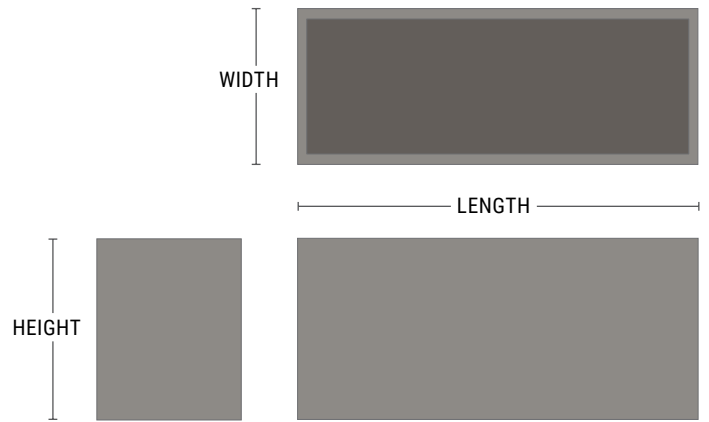

Wilshire Planters FRP Rectangle & Square

- Lightweight fiberglass
- Available in three standard textures
- Huge range of sizes
- Drain holes upon request or installed in field

PRODUCT	SHAPE	LENGTH	WIDTH	HEIGHT	WEIGHT (LBS.)	VOLUME (CUBIC FT.)	INTERIOR TOP	INTERIOR BOTTOM	IRRIGATION
WR-964824	Rectangle	96"	48"	24"	159	58.4	91" x 43"	95.5" x 47.5"	CWM-R1614-4k
WR-964830	Rectangle	96"	48"	30"	182	73.6	91" x 43"	95.5" x 47.5"	CWM-R1620-4k
WR-964836	Rectangle	96"	48"	36"	204	88.5	91" x 43"	95.5" x 47.5"	CWM-R1620-4k
WR-964842	Rectangle	96"	48"	42"	227	103.7	91" x 43"	95.5" x 47.5"	CWM-R1620-4k
WR-1201012	Rectangle	120"	10"	12"	65	7.8	117" x 7"	119.5" x 9.5"	CWM-R1109-5k
WR-1201218	Rectangle	120"	12"	18"	89	14.3	117" x 9"	119.5" x 11.5"	CWM-R1114-5k
WR-1201236	Rectangle	120"	12"	36"	151	28.4	117" x 9"	119.5" x 11.5"	CWM-R1120-5k
WR-1201818	Rectangle	120"	18"	18"	102	21.6	117" x 15"	119.5" x 17.5"	CWM-R1114-4k/5k or CWM-R1614-4k/5k
WR-1201824	Rectangle	120"	18"	24"	123	28.9	117" x 15"	119.5" x 17.5"	CWM-R1620-5k
WR-1201830	Rectangle	120"	18"	30"	145	33.7	117" x 15"	119.5" x 17.5"	CWM-R1620-5k
WR-1201836	Rectangle	120"	18"	36"	166	42.6	117" x 15"	119.5" x 17.5"	CWM-R1620-5k
WR-1202418	Rectangle	120"	24"	18"	114	29	117" x 21"	119.5" x 23.5"	CWM-R1614-5k
WR-1202424	Rectangle	120"	24"	24"	137	37.7	117" x 21"	119.5" x 23.5"	CWM-R1620-5k
WR-1202430	Rectangle	120"	24"	30"	159	47.1	117" x 21"	119.5" x 23.5"	CWM-R1620-5k
WR-1202436	Rectangle	120"	24"	36"	182	58.4	117" x 21"	119.5" x 23.5"	CWM-R1620-5k
WR-1202442	Rectangle	120"	24"	42"	204	65.9	117" x 21"	119.5" x 23.5"	CWM-R1620-5k
WR-1202424	Rectangle	120"	24"	24"	137	37.7	117" x 21"	119.5" x 23.5"	CWM-R1620-5k
WR-1203018	Rectangle	120"	30"	18"	127	35.6	117" x 27"	119.5" x 29.5"	CWM-R1614-5k
WR-1203024	Rectangle	120"	30"	24"	150	45.7	117" x 27"	119.5" x 29.5"	CWM-R1620-5k
WR-1203030	Rectangle	120"	30"	30"	173	57.6	117" x 27"	119.5" x 29.5"	CWM-R1620-5k