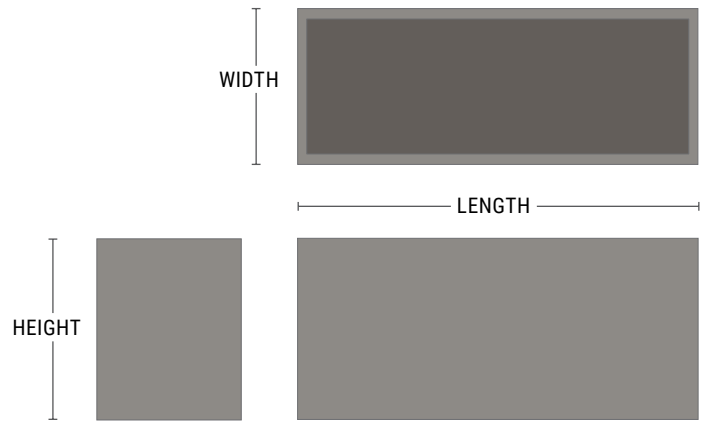

Wilshire Planters FRP Rectangle & Square

- Lightweight fiberglass
- Available in three standard textures
- Huge range of sizes
- Drain holes upon request or installed in field

PRODUCT	SHAPE	LENGTH	WIDTH	HEIGHT	WEIGHT (LBS.)	VOLUME (CUBIC FT.)	INTERIOR TOP	INTERIOR BOTTOM	IRRIGATION
WR-1203036	Rectangle	120"	30"	36"	197	69.5	117" x 27"	119.5" x 29.5"	CWM-R1620-5k
WR-1203042	Rectangle	120"	30"	42"	220	81.4	117" x 27"	119.5" x 29.5"	CWM-R1620-5k
WR-1203618	Rectangle	120"	36"	18"	139	41.6	115" x 31"	119.5" x 35.5"	CWM-R1614-5k
WR-1203624	Rectangle	120"	36"	24"	164	54.9	115" x 31"	119.5" x 35.5"	CWM-R1620-5k
WR-1203630	Rectangle	120"	36"	30"	188	69.2	115" x 31"	119.5" x 35.5"	CWM-R1620-5k
WR-1203636	Rectangle	120"	36"	36"	212	83.5	115" x 31"	119.5" x 35.5"	CWM-R1620-5k
WR-1203642	Rectangle	120"	36"	42"	237	97.7	115" x 31"	119.5" x 35.5"	CWM-R1620-5k