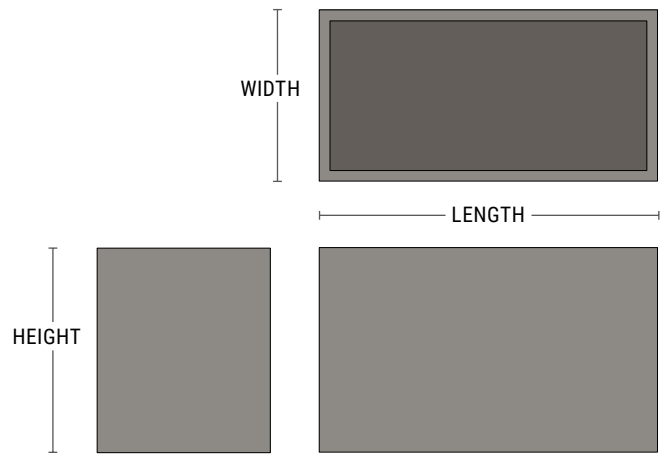

Wilshire Planters FRP Rectangle & Square

- Lightweight fiberglass
- Available in three standard textures
- Huge range of sizes
- Drain holes upon request or installed in field

PRODUCT	SHAPE	LENGTH	WIDTH	HEIGHT	WEIGHT (LBS.)	VOLUME (CUBIC FT.)	INTERIOR TOP	INTERIOR BOTTOM	IRRIGATION
WR-362430	Rectangle	36"	24"	30"	64	14.1	33" x 21"	35.5" x 23.5"	CWM-R2920-MS
WR-362436	Rectangle	36"	24"	36"	73	17.4	33" x 21"	35.5" x 23.5"	CWM-R2920-MS
WR-362442	Rectangle	36"	24"	42"	83	19.7	33" x 21"	35.5" x 23.5"	CWM-R2920-MS
WR-363018	Rectangle	36"	30"	18"	51	10.9	33" x 27"	35.5" x 29.5"	CWM-R2914-MS
WR-363024	Rectangle	36"	30"	24"	61	13.7	33" x 27"	35.5" x 29.5"	CWM-R2920-MS
WR-363030	Rectangle	36"	30"	30"	72	17.3	33" x 27"	35.5" x 29.5"	CWM-R2920-MS
WR-363036	Rectangle	36"	30"	36"	82	20.8	33" x 27"	35.5" x 29.5"	CWM-R2920-MS
WR-363042	Rectangle	36"	30"	42"	93	24.4	33" x 27"	35.5" x 29.5"	CWM-R2920-MS
WR-363618	Square	36"	36"	18"	57	12.4	31" x 31"	35.5" x 35.5"	CWM-R1114-2k
WR-363624	Square	36"	36"	24"	68	16.2	31" x 31"	35.5" x 35.5"	CWM-R1120-2k
WR-3600F	Square	36"	36"	30"	80	22	31" x 31"	35.5" x 35.5"	CWM-R1620-2k
WR-363636	Square	36"	36"	36"	91	24.6	31" x 31"	35.5" x 35.5"	CWM-R1120-2k
WR-363642	Square	36"	36"	42"	103	28.8	31" x 31"	35.5" x 35.5"	CWM-R1120-2k
WR-4200F	Square	42"	42"	36"	110	37	37" x 37"	43.5" x 43.5"	CWM-R2920-2K
WR-481012	Rectangle	48"	10"	12"	29	3.1	45" x 7"	47.5" x 9.5"	CWM-R1109-2k
WR-481218	Rectangle	48"	12"	18"	41	5.7	45" x 9"	47.5" x 11.5"	CWM-R1114-2k
WR-481236	Rectangle	48"	12"	36"	69	11.3	45" x 9"	47.5" x 11.5"	CWM-R1120-2k
WR-481818	Rectangle	48"	18"	18"	48	8.6	45" x 15"	47.5" x 17.5"	CWM-R1114-2k
WR-481824	Rectangle	48"	18"	24"	58	11.5	45" x 15"	47.5" x 17.5"	CWM-R1620-2k
WR-481830	Rectangle	48"	18"	30"	69	13.5	45" x 15"	47.5" x 17.5"	CWM-R1620-2k