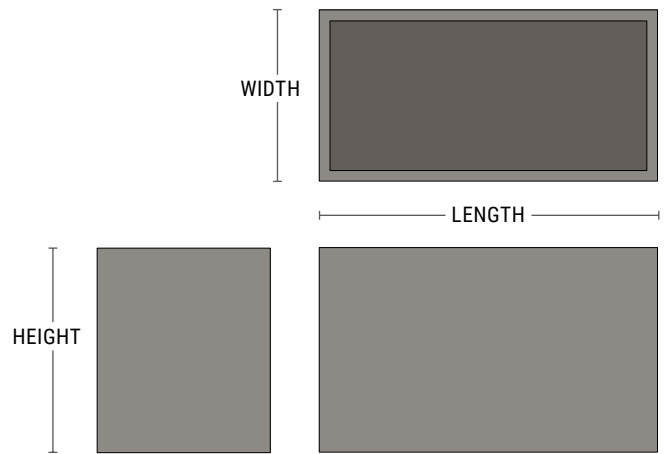

Wilshire Planters FRP Rectangle & Square

- Lightweight fiberglass
- Available in three standard textures
- Huge range of sizes
- Drain holes upon request or installed in field

PRODUCT	SHAPE	LENGTH	WIDTH	HEIGHT	WEIGHT (LBS.)	VOLUME (CUBIC FT.)	INTERIOR TOP	INTERIOR BOTTOM	IRRIGATION
WR-603630	Rectangle	60"	36"	30"	114	34.4	55" x 31"	59.5" x 35.5"	CWM-R2020-2k
WR-603636	Rectangle	60"	36"	36"	130	41.4	55" x 31"	59.5" x 35.5"	CWM-R2020-2k
WR-603642	Rectangle	60"	36"	42"	146	48.5	55" x 31"	59.5" x 35.5"	CWM-R2020-2k
WR-604818	Rectangle	60"	48"	18"	99	27.7	55" x 43"	59.5" x 47.5"	CWM-R2014-2k
WR-604824	Rectangle	60"	48"	24"	117	36.3	55" x 43"	59.5" x 47.5"	CWM-R2014-2k
WR-604830	Rectangle	60"	48"	30"	135	45.7	55" x 43"	59.5" x 47.5"	CWM-R2020-2k
WR-604836	Rectangle	60"	48"	36"	152	54.9	55" x 43"	59.5" x 47.5"	CWM-R2020-2k
WR-604842	Rectangle	60"	48"	42"	170	64.3	55" x 43"	59.5" x 47.5"	CWM-R2020-2k
WR-6000F	Square	60"	60"	42"	194	80	55" x 55"	55.5" x 55.5"	CWM-R2920-4k
WR-721012	Rectangle	72"	10"	12"	42	4.7	69" x 7"	71.5" x 9.5"	CWM-R1109-3k
WR-721218	Rectangle	72"	12"	18"	59	8.5	69" x 9"	71.5" x 11.5"	CWM-R1114-3k
WR-721236	Rectangle	72"	12"	36"	100	17	69" x 9"	71.5" x 11.5"	CWM-R1120-3k
WR-721818	Rectangle	72"	18"	18"	68	12.9	69" x 15"	71.5" x 17.5"	CWM-R1114-3k
WR-721824	Rectangle	72"	18"	24"	82	17.3	69" x 15"	71.5" x 17.5"	CWM-R1620-3k
WR-721830	Rectangle	72"	18"	30"	97	20.2	69" x 15"	71.5" x 17.5"	CWM-R1620-3k
WR-721836	Rectangle	72"	18"	36"	112	25.5	69" x 15"	71.5" x 17.5"	CWM-R1620-3k
WR-722418	Rectangle	72"	24"	18"	77	17.4	69" x 21"	71.5" x 23.5"	CWM-R1614-3k
WR-722424	Rectangle	72"	24"	24"	93	22.6	69" x 21"	71.5" x 23.5"	CWM-R1620-3k
WR-722430	Rectangle	72"	24"	30"	108	28.2	69" x 21"	71.5" x 23.5"	CWM-R1620-3k
WR-722436	Rectangle	72"	24"	36"	124	35	69" x 21"	71.5" x 23.5"	CWM-R1620-3k